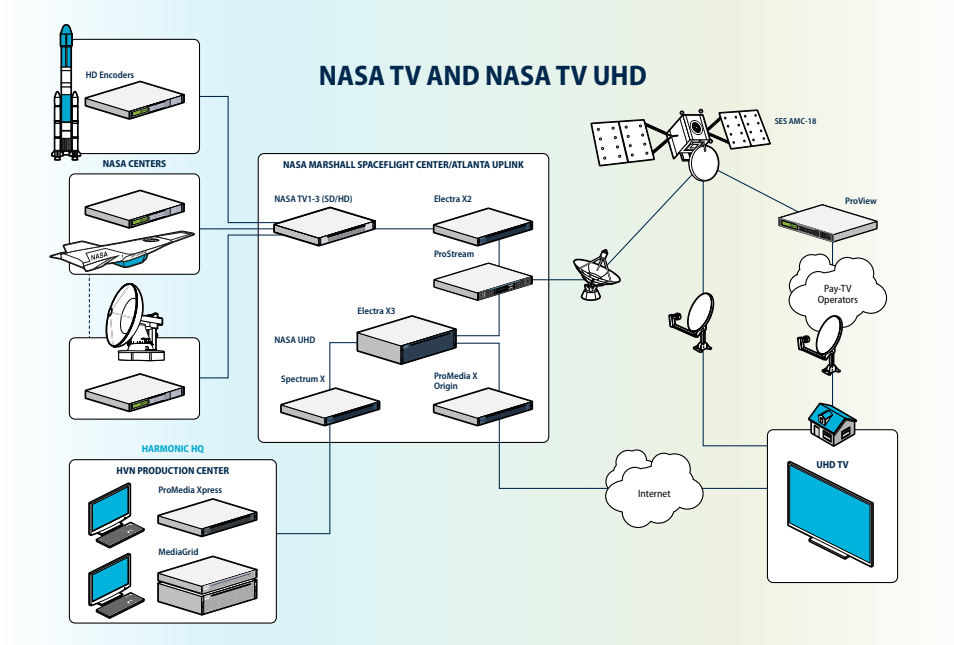

CHANNEL PARAMETERS

- Uplink Provider: AMC-18C
- Transponder: 3C
- 105 degrees W
- C-band
- Downlink Frequency: 3,760 MHz
- Downlink Polarity: Vertical
- Transmission Format: DVB-S, 4:2:0
- FEC: 3/4
- Data Rate: 38.80 Mbps
- Symbol Rate: 28.0681
- Modulation: QPSK/DVB-S

UHD PROGRAM = 104

- Compression Format: HEVC @ 13 Mbps
- Video PID: 0x1041 hex/4161 decimal
- MPEG I Layer II Audio PID: 0x1044 hex/4164 decimal
- AAC-LC PID: 0x1045 hex/4165 decimal

NASA TV UHD leverages the latest 4K Ultra HD technology to highlight beautiful imagery from the U.S. space program. Utilizing an end-to-end video delivery system from Harmonic, the channel offers live and linear 2160p60 video content, enabling consumers to enjoy crystal-clear footage on a wide range of television and IP-connected devices.

The NASA TV UHD signal is available on the AMC-18C satellite, with a North American footprint. A Digital Video Broadcast (DVB)-compliant integrated receiver-decoder (IRD) is required for reception.

MINIMUM REQUIREMENTS FOR VIEWING NASA UHD

C-Band Satellite Dish	
DVB-Compliant Satellite Receiver-Decoder (IRD) with IP Output	Harmonic ProView™ 7100 recommended; off-the-shelf units also acceptable Configure the IRD input using the channel parameters listed on page 1 Configure the IP multicast and port number for the video output of the IRD
HEVC 4K Decoder	Software or hardware acceptable (see below)
4K Television Monitor	